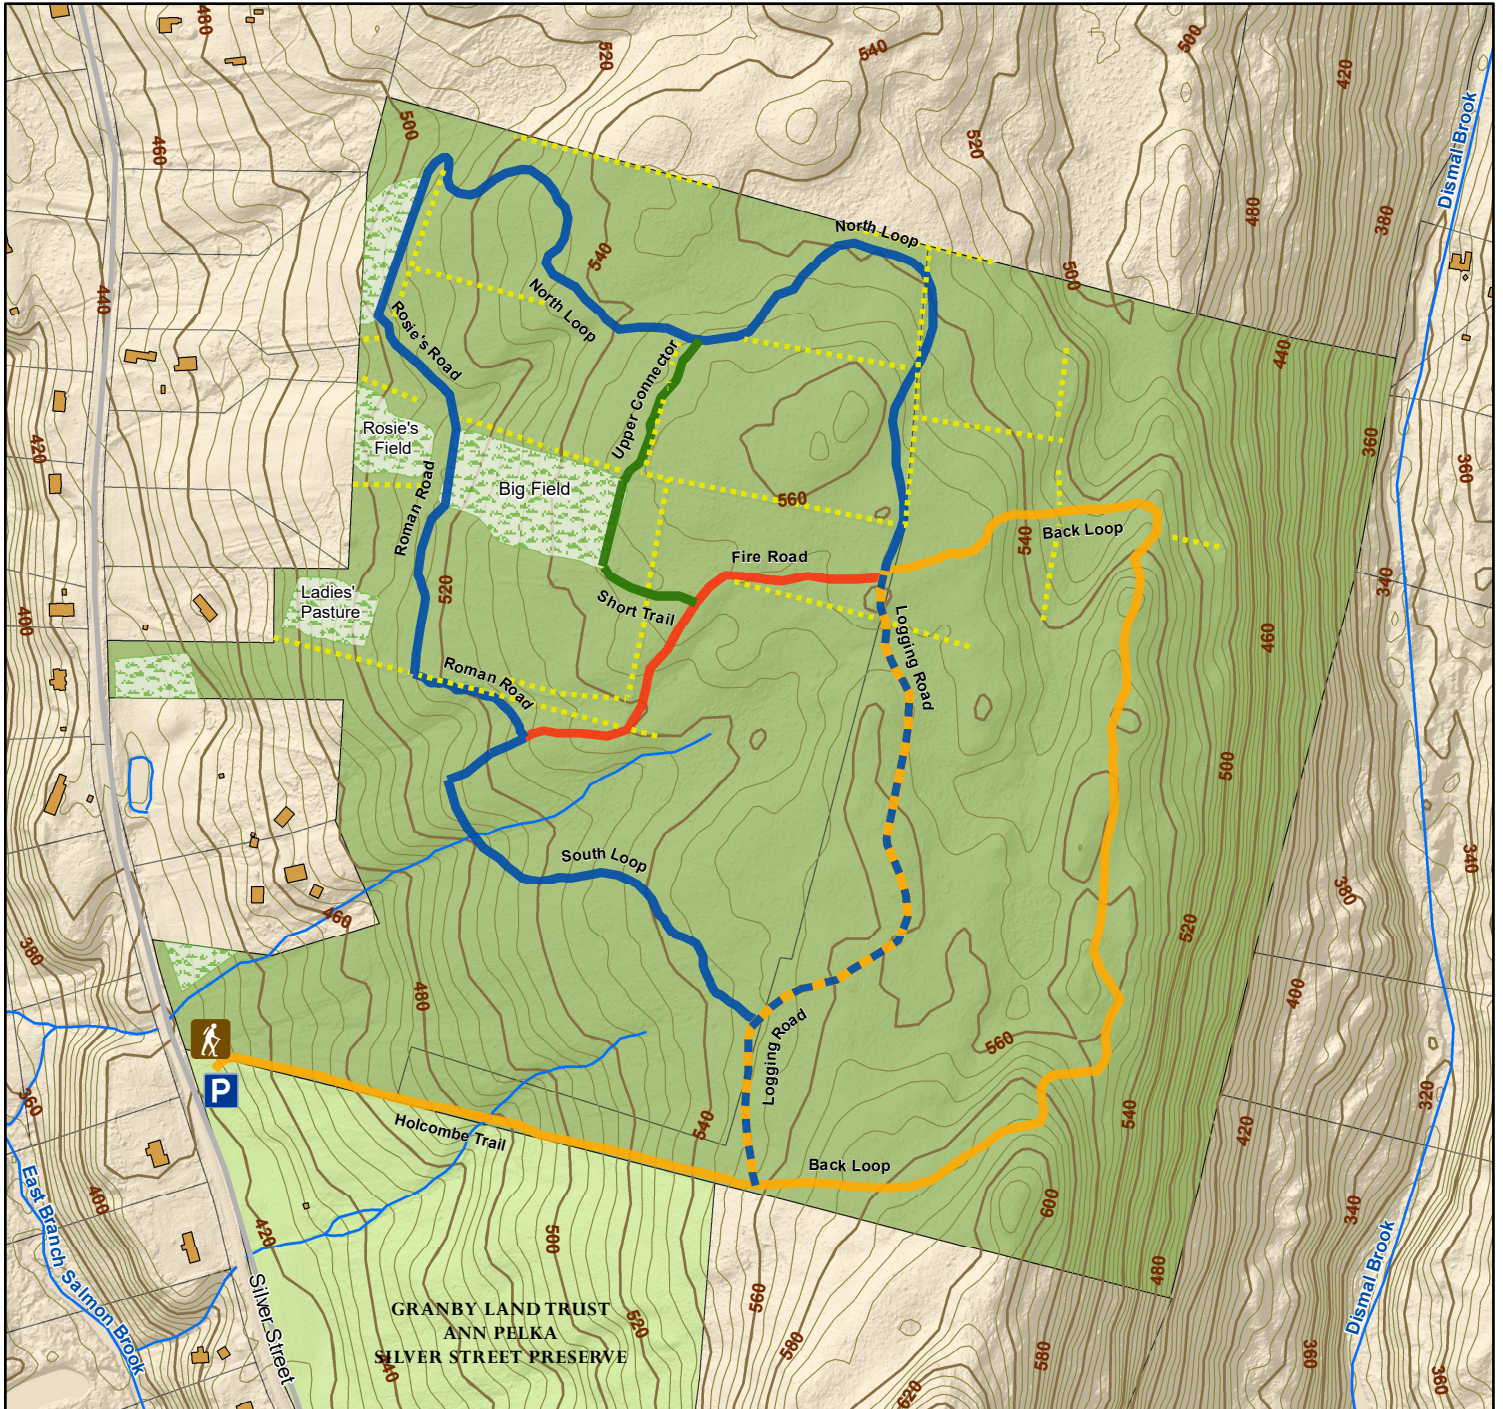

Granby Land Trust Seth and Lucy Holcombe Preserve

- Orange Trail (1.48 miles)
- Blue Trail (1.09 miles)
- Blue-Orange Trail (0.36 miles)
- Red Trail (0.24 miles)
- Green Trail (0.17 miles)
- Streams
- Stone Walls

- Fields
- Holcombe Property (154 acres)
- Granby Land Trust Preserve
- Private Property
- 70 Silver Street
  Granby, CT 06060

Avenza Maps App QR Code
Download Links

See back of map for instructions