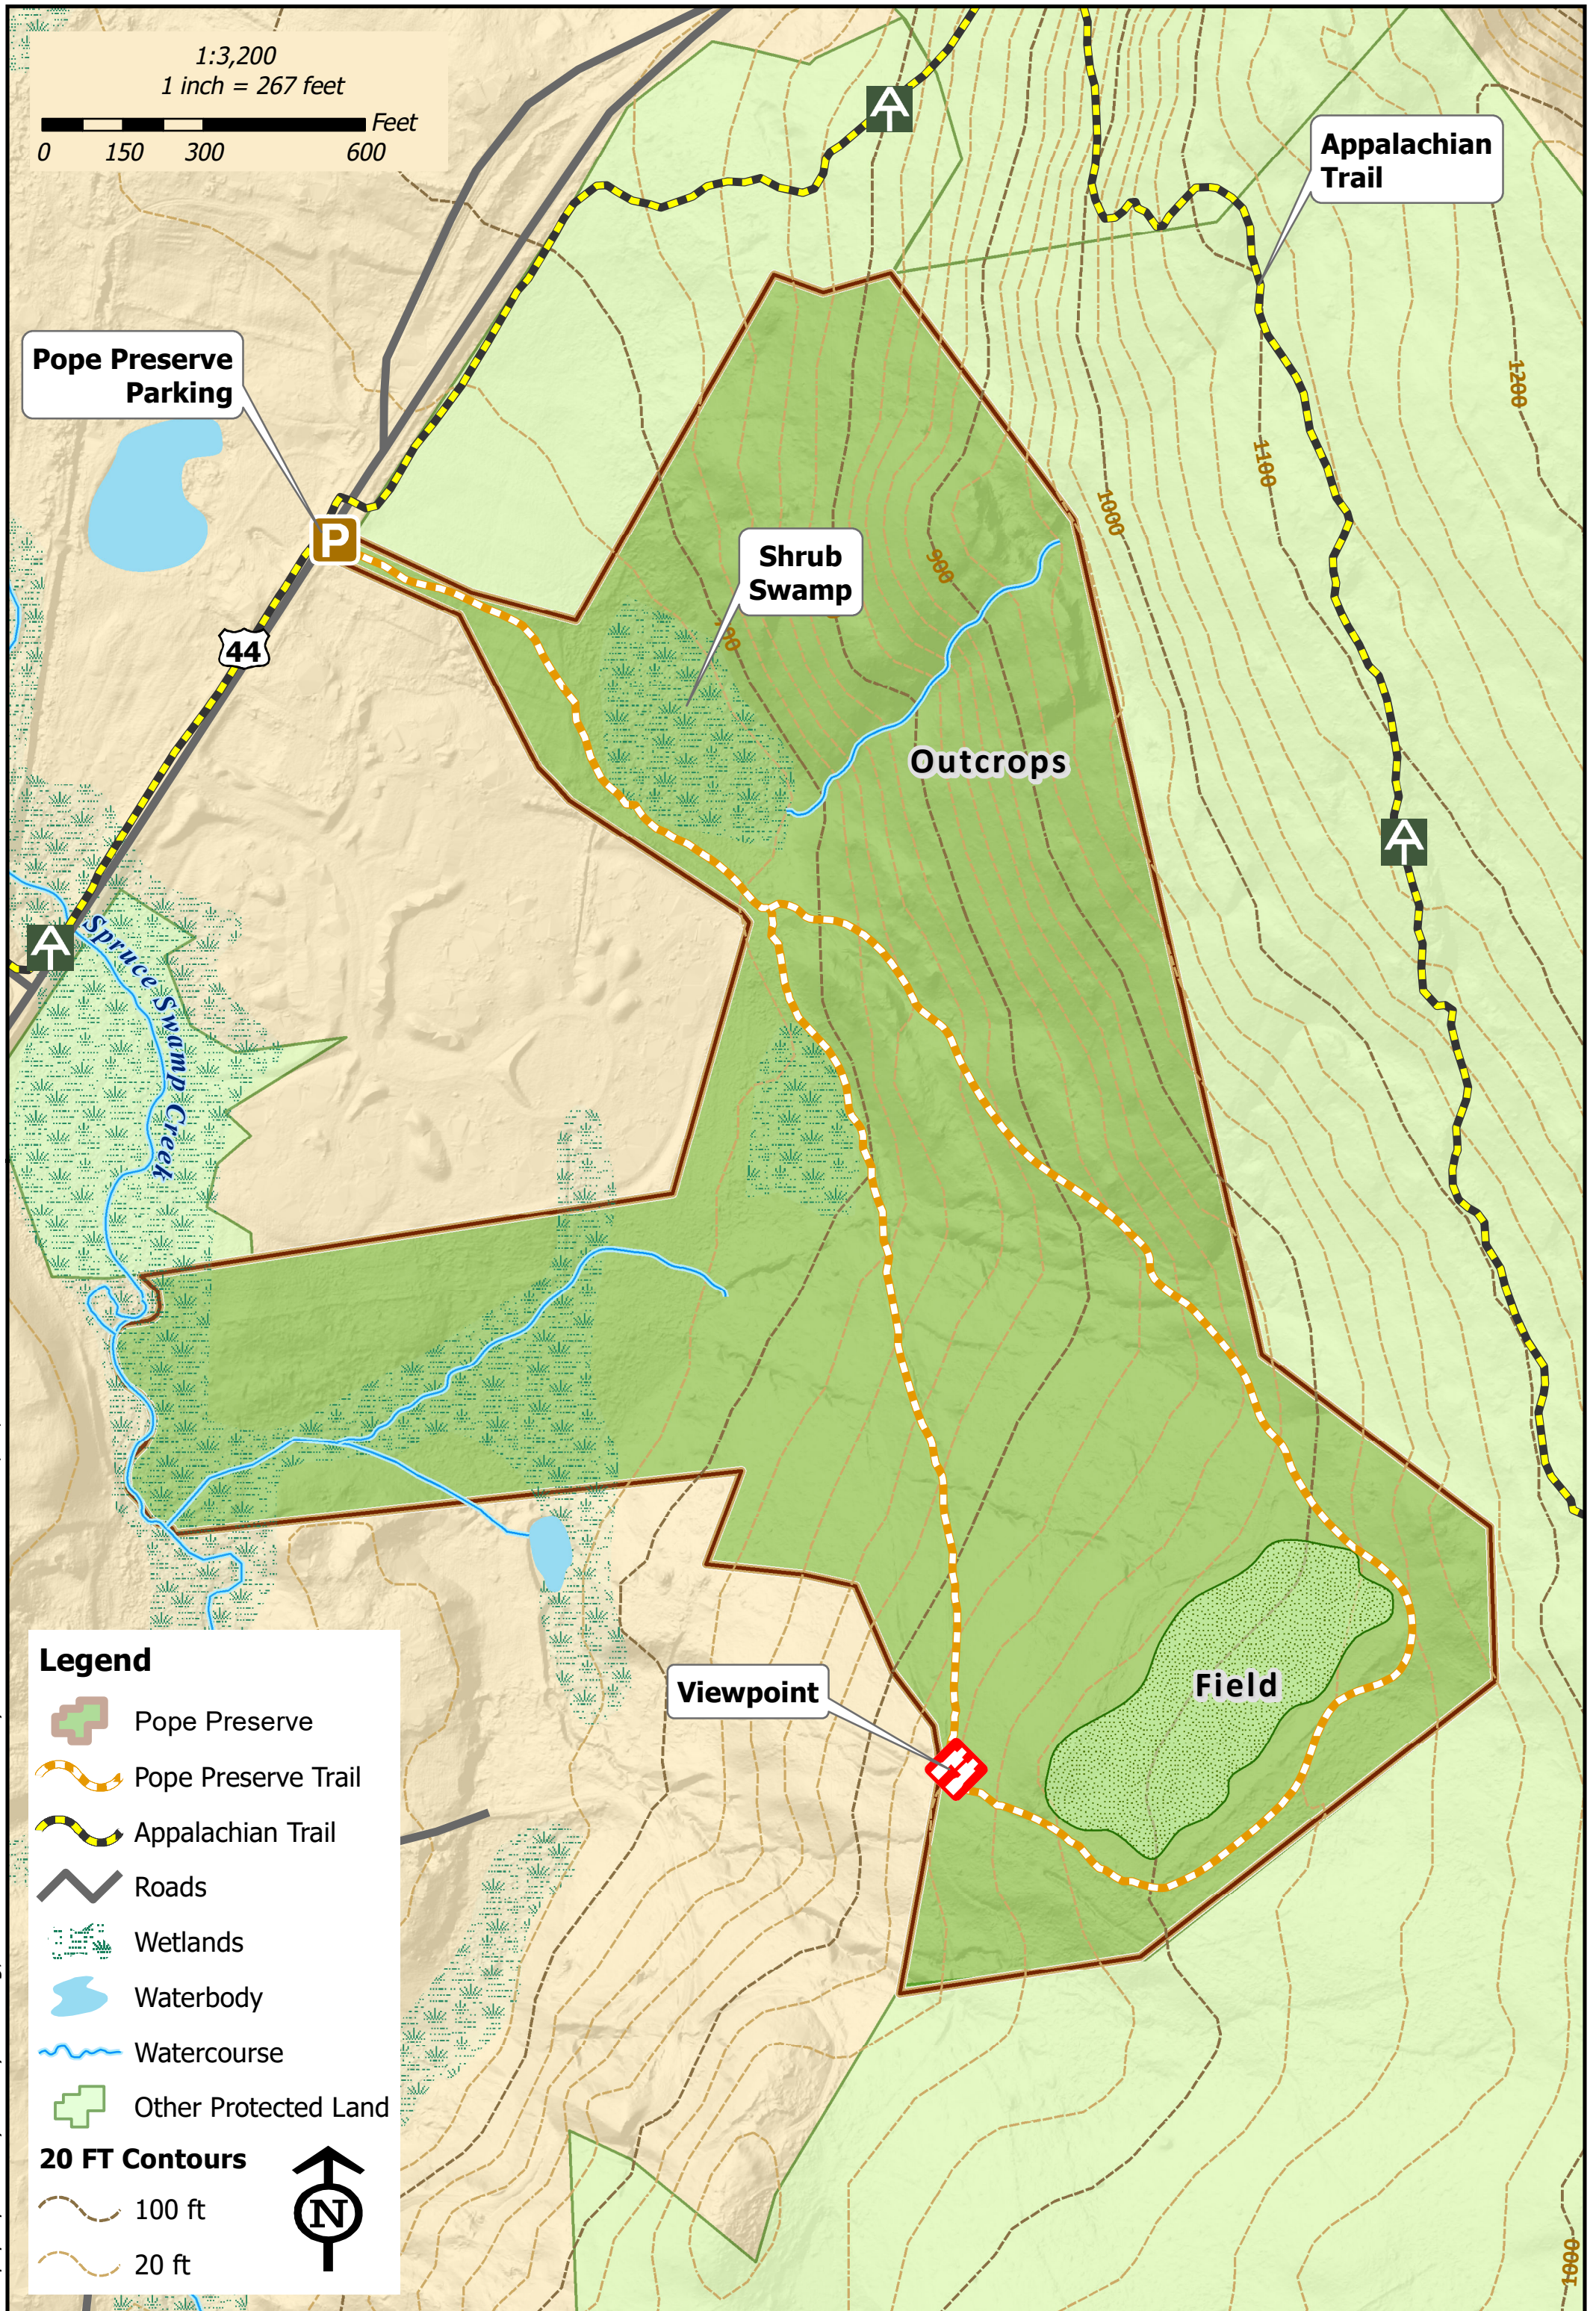

Pope Preserve Trails

Salisbury, Connecticut

Salisbury Association
Land Trust
 Conserving Our Land.

1:3,200
 1 inch = 267 feet

0 150 300 600 Feet

Pope Preserve Parking

P

44

A

Spruce Swamp Creek

Shrub Swamp

Outcrops

Appalachian Trail

A

Viewpoint

1

Field

Legend

- Pope Preserve
 - Pope Preserve Trail
 - Appalachian Trail
 - Roads
 - Wetlands
 - Waterbody
 - Watercourse
 - Other Protected Land
- 20 FT Contours**
- 100 ft
 - 20 ft

Map prepared by: Stacy Deming, GISP Housatonic Valley Association ~ Date: 10/14/2020